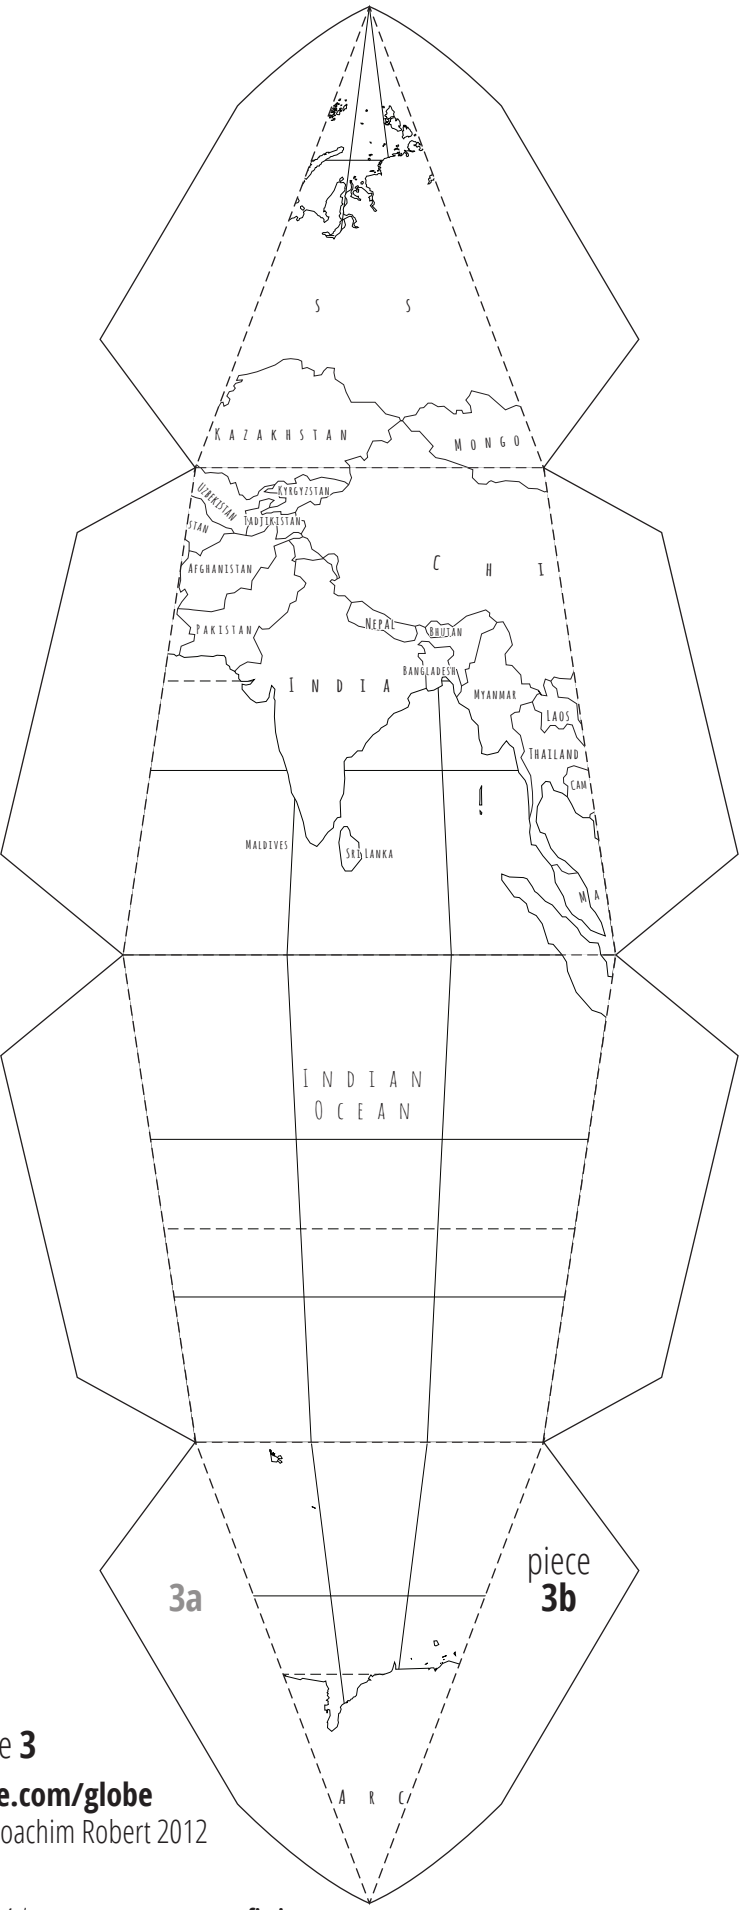

1b

piece 2a

2a

piece 2b

page 2

joachimesque.com/globe

© by-nc-sa 2.0 fr – Joachim Robert 2012

inspired by « Sectional Globe - earth's axis, 23.4 degrees » — www.geo-grafia.jp
 geografia's globes are cheap and neat, you should really consider buying them one.

2b

piece 3a

3a

piece 3b

page 4

joachimesque.com/globe

© by-nc-sa 2.0 fr – Joachim Robert 2012

inspired by « Sectional Globe - earth's axis, 23.4 degrees » — www.geo-grafia.jp
 geografia's globes are cheap and neat, you should really consider buying them one.

page 5

joachimesque.com/globe

© by-nc-sa 2.0 fr – Joachim Robert 2012

inspired by « *Sectional Globe - earth's axis, 23.4 degrees* » — www.geo-grafia.jp
geografia's globes are cheap and neat, you should really consider buying them one.

page 6

joachimesque.com/globe

© by-nc-sa 2.0 fr – Joachim Robert 2012

inspired by « *Sectional Globe - earth's axis, 23.4 degrees* » — www.geo-grafia.jp
geografias globes are cheap and neat, you should really consider buying them one.